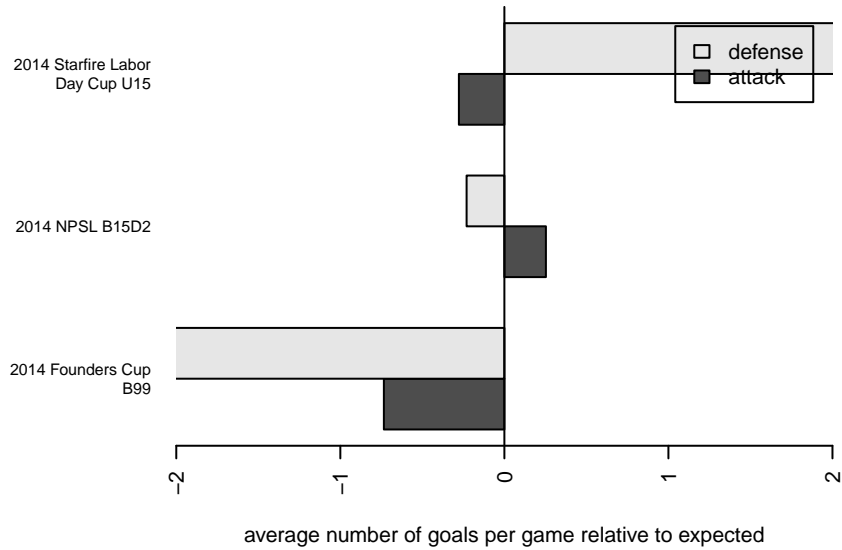

Performance relative to 13 month average