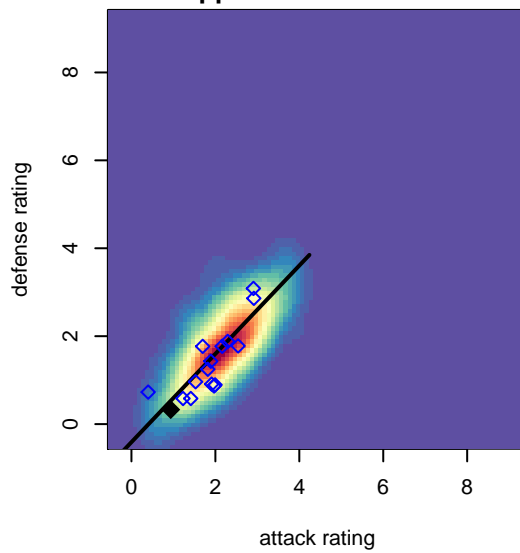

## Whatcom Rangers White B99

Whatcom FC Rangers  
Bellingham, WA  
B99 total strength=982  
attack=2.55 defense=1.39  
fall league = NPSL B15D2

alt names used:  
Whatcom FC Ra – BU99 White  
Whatcom FC Rangers B99 White  
Rangers White

Venues played:  
2014 Starfire Labor Day Cup U15  
2014 NPSL B15D2  
2014 Founders Cup B99

**attack and defense variance (black dot)  
relative to other teams  
and top 10 in region**

**attack and defense rating  
relative to others at age  
and all opponents in last 13 months**