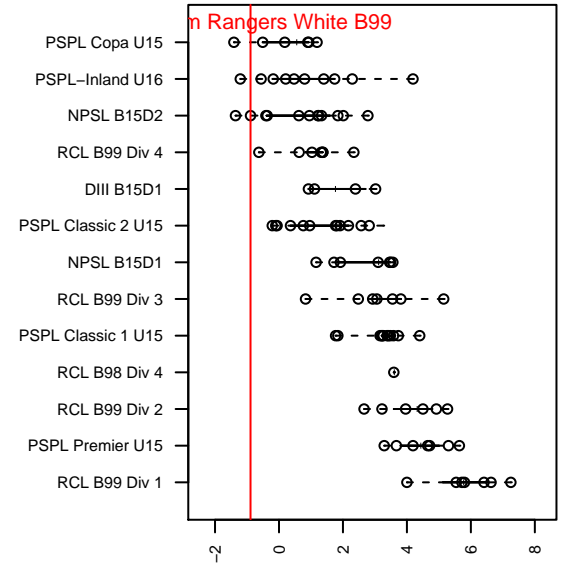

## Whatcom Rangers White B99

Whatcom FC Rangers  
Bellingham, WA  
B99 total strength=982  
attack=2.55 defense=1.39  
fall league = NPSL B15D2

alt names used:  
Whatcom FC Ra – BU99 White  
Whatcom FC Rangers B99 White  
Rangers White

Venues played:  
2014 Starfire Labor Day Cup U15  
2014 NPSL B15D2  
2014 Founders Cup B99

**attack and defense variance (black dot)  
relative to other teams  
and top 10 in region**

**attack and defense rating  
relative to others at age  
and all opponents in last 13 months**