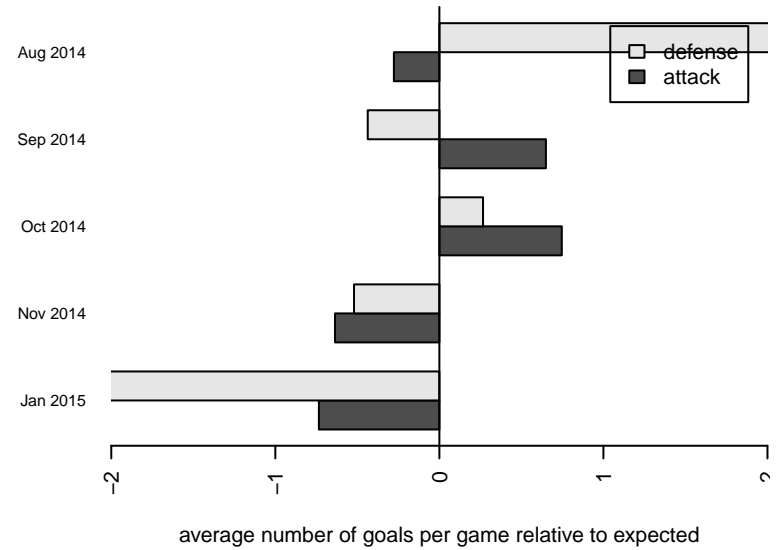

Performance relative to 13 month average